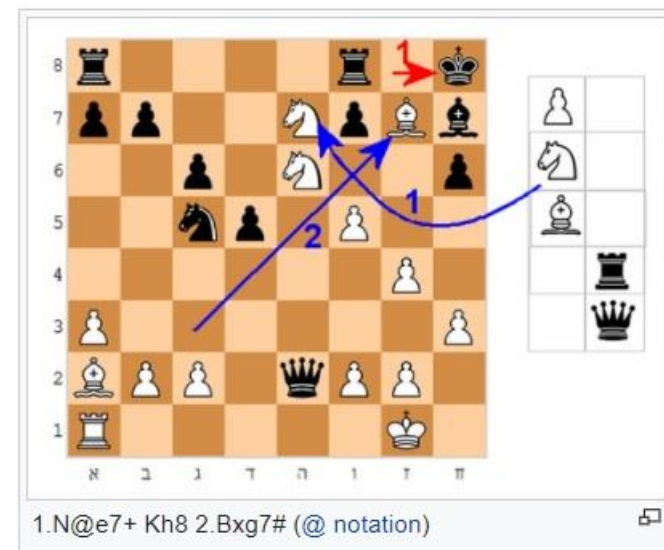

**CRAZYHOUSE
(ZH)**

WHAT IS CRAZYHOUSE (ZH)

Crazyhouse (also known as **drop chess**, **mad chess**, **reinforcement chess**, **turnabout chess** and **schizo-chess**) is a [chess variant](#) similar to [bughouse chess](#), but with only two players. It effectively incorporates a rule from the game [shogi](#), in which a player can introduce a captured piece back to the [chessboard](#) as their own.

Source: <https://en.wikipedia.org/wiki/Crazyhouse>

RULES OF CRAZYHOUSE (ZH)

All the rules and conventions of standard [chess](#) apply, with the addition of drops, as explained below.

- A captured piece reverses color and goes to the capturing player's reserve, pocket or bank. At any time, instead of making a move with a piece on the board, a player can *drop* a piece from their reserve (a piece in there is considered “held” or “in hand”) onto an empty square on the board. For example, a [check](#) that would result in [checkmate](#) in standard [chess](#) can be answered in Crazyhouse, if the defender can play a legal drop that blocks the check.^[1]
- Drops resulting in immediate checkmate are permitted. Unlike in shogi, this includes [pawn](#) drops.^[2]
- Pawns may not be dropped on the players' 1st or 8th [ranks](#).^[2]
- Pawns that have been [promoted](#) and later captured are dropped as pawns.^[2]